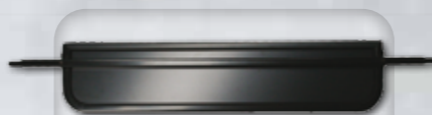

Locomotive / Train
Mirror Head

VM81LOCO