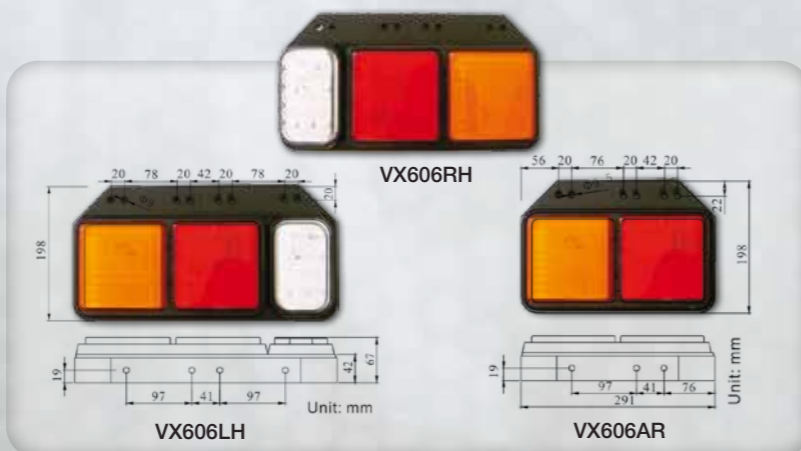

VX707 SERIES

VX707 SINGLES

MOD405 Series

LED 'European' Round

100mm Clear Lens 42 LEDs

P/N: MOD405PSF • Tail-Stop

P/N: MOD405BTF • Reverse

P/N: MOD405A2F • Indicator

VX706 Series (IP67)

LED 'European' Round

140mm • 63 LEDs

P/N: VX706A • Amber/Indicator

P/N: VX706R • Red/Tail-Stop

P/N: VX706W • White/Reverse

P/N: VX706AR • Combination