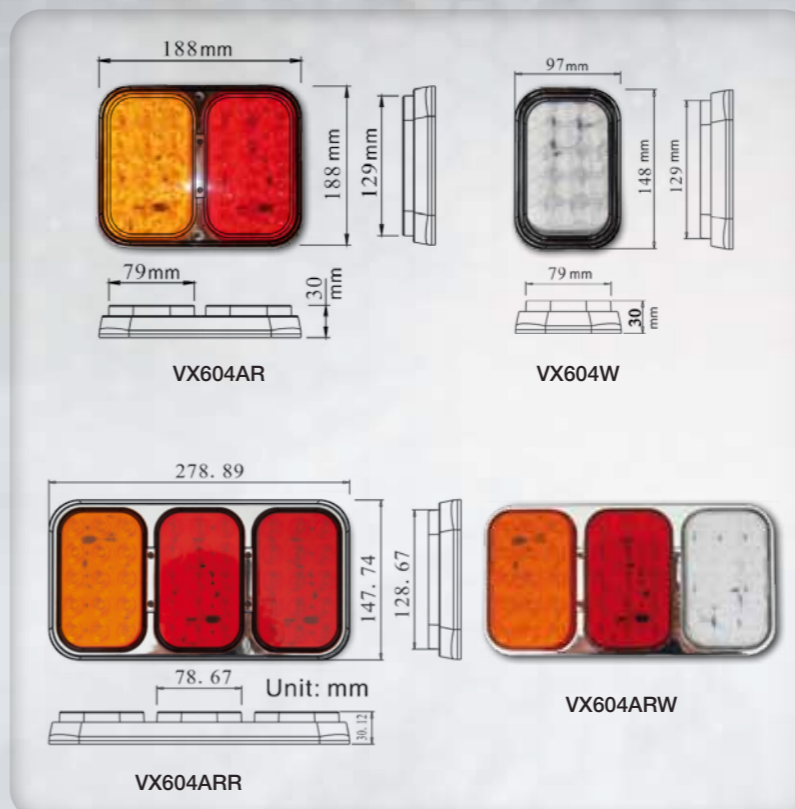

VM095

- Round Stick-On • 95mm