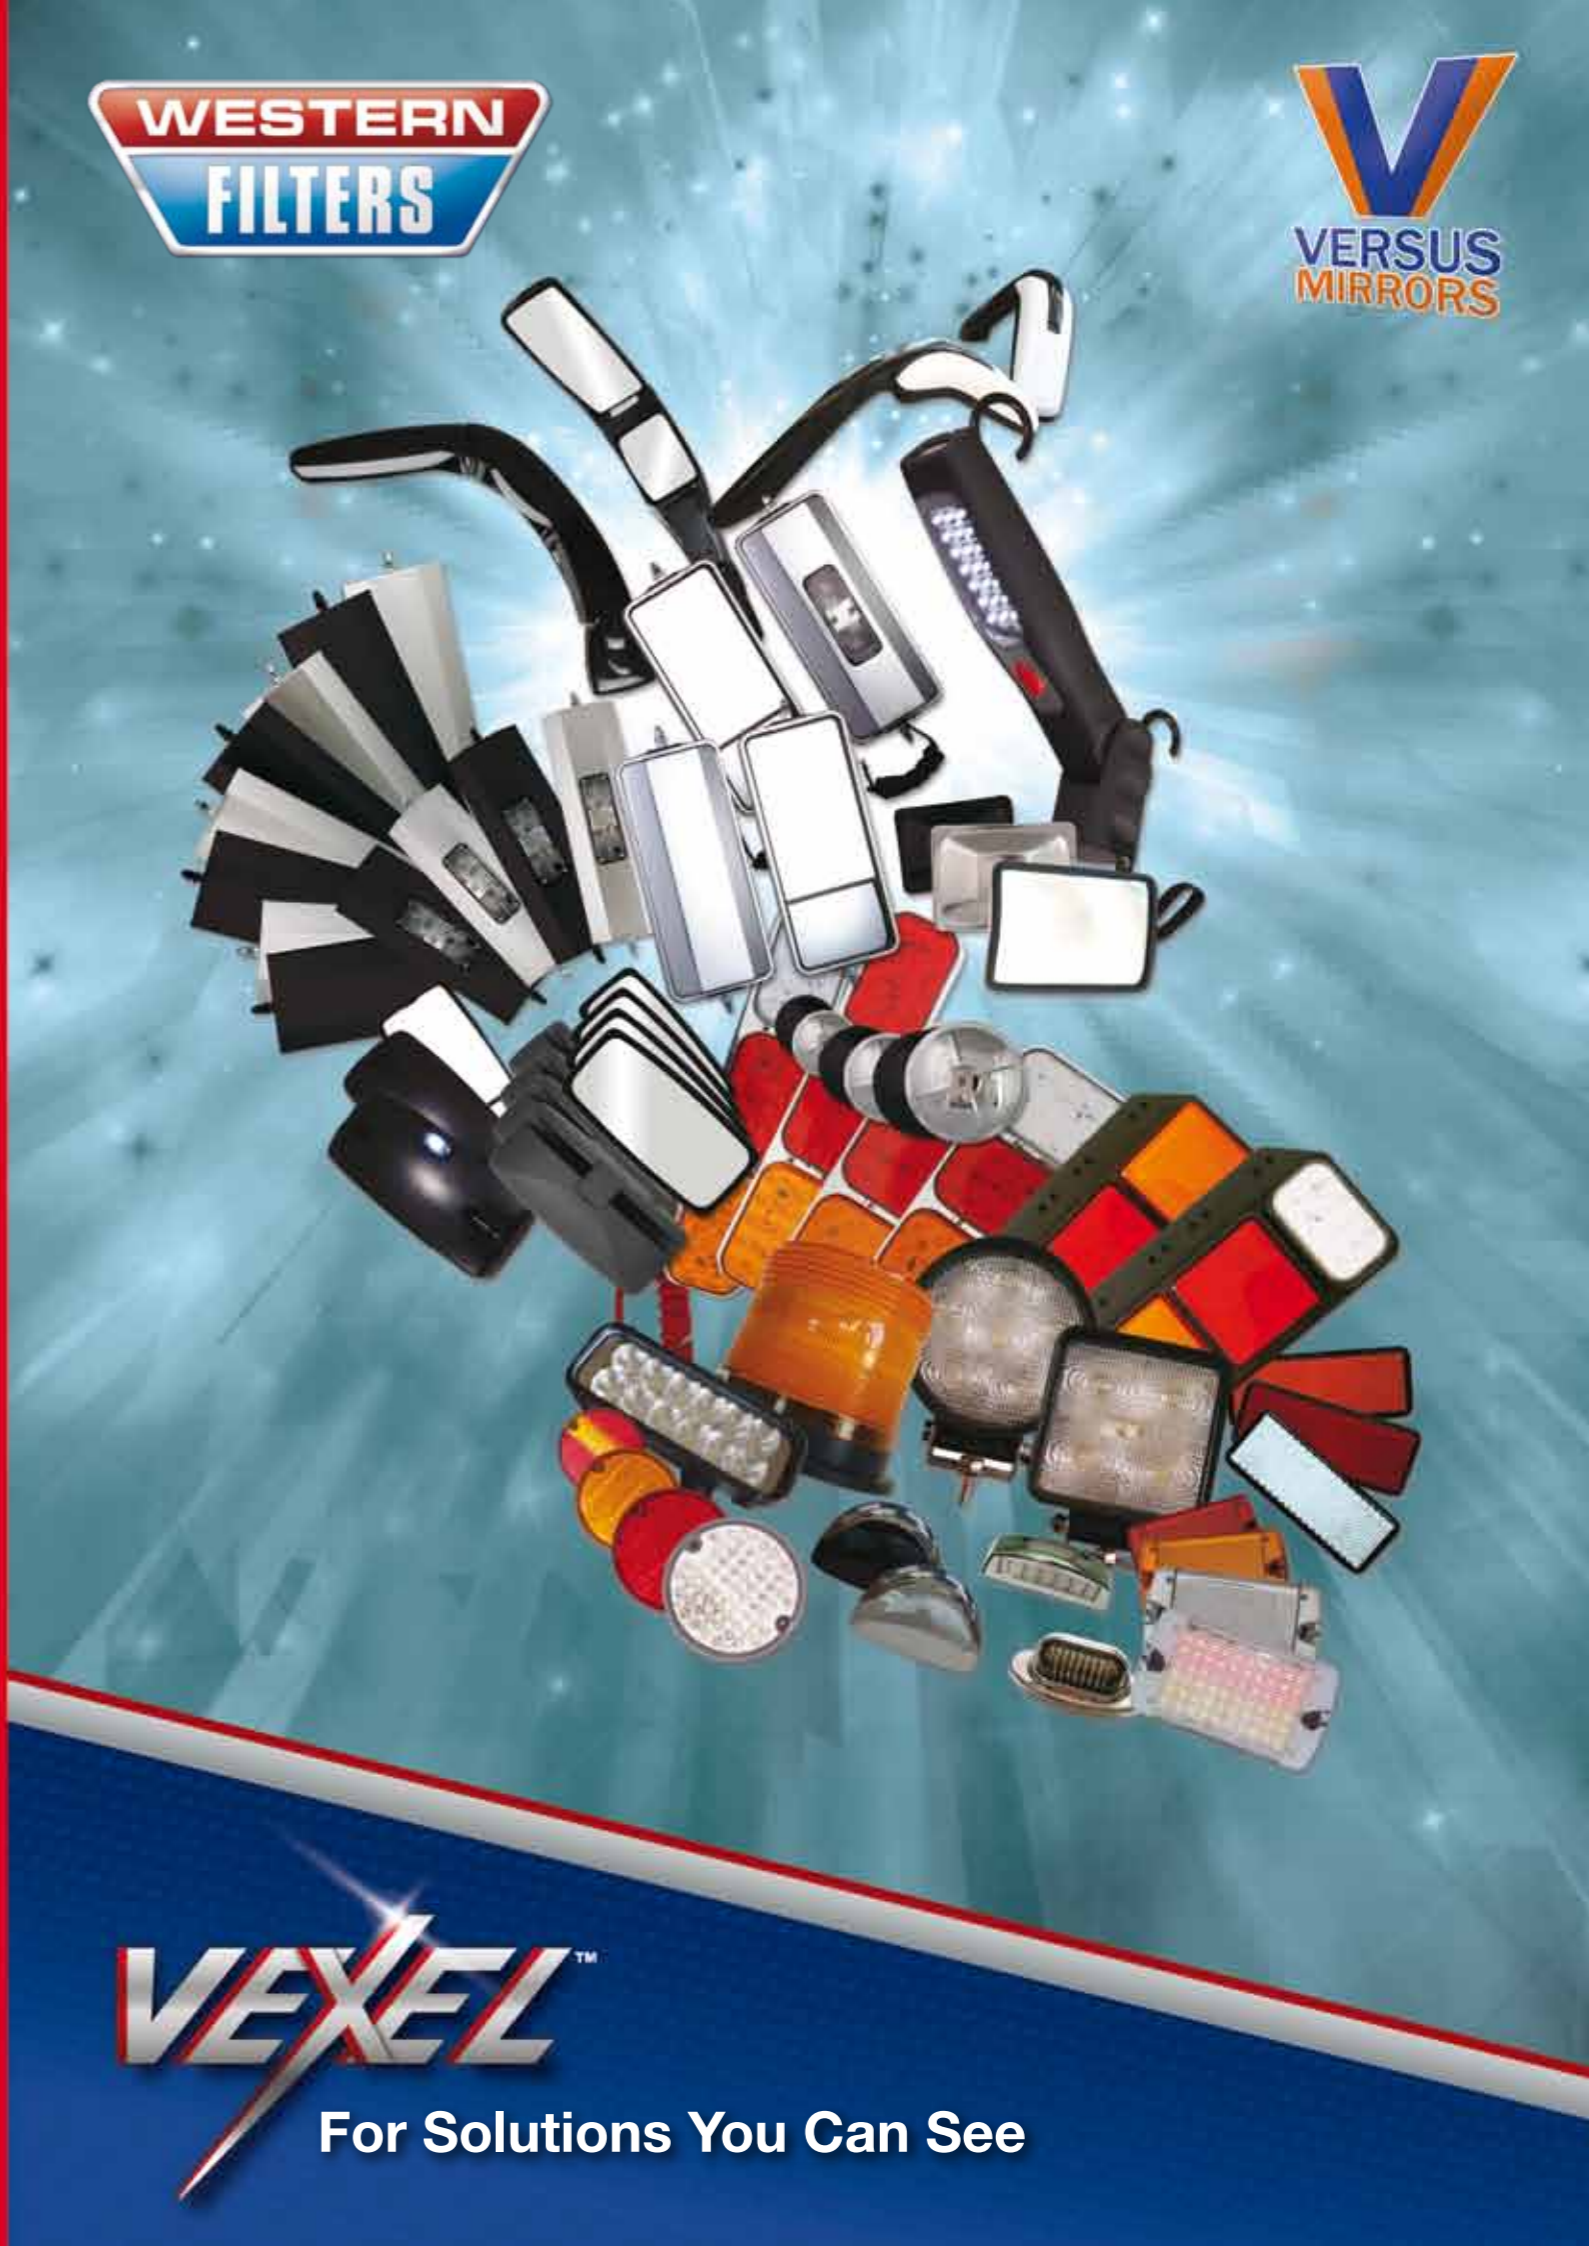

For Solutions You Can See