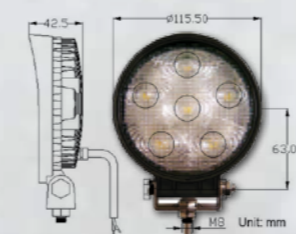

VM1F370185

- 15 x 7½" / 370 x 185mm
- 1 Pc Flat Glass • 16 to 22 mm Clamp

Glass to suit:

P/N: VMG370185

VM1F440200

- 17½ x 8" / 440 x 200mm
- 1 Pc Flat Glass • 16 to 22 mm Clamp

Glass to suit:

P/N: VMG440200

VM2370185LH

VM2370185RH

- 16 to 22 mm Clamp
- 2 Piece Flat with Adjustable Spotter Glass

Glass to suit:

P/N: VMG2370185

P/N: VMGC2370185LH

P/N: VMGC2370185RH

VM2440200LH

VM2440200RH

- 17½ x 8" / 440 x 200mm
- 2 Piece Flat with Adjustable Spotter Glass

With LED Light:

P/N: VML2440200LH

P/N: VML2440200RH

Glass to suit:

P/N: VMG2440200

P/N: VMGC2440200

VMC246156 Convex

VMF246156 Flat

Universal & Delta Mirror Head

- 246 x 156mm • Convex / Flat
- Includes 16mm Clamp

VMC320190 Convex

VMF320190 Flat

Universal Mirror Head

- 320 X 190mm • Convex / Flat
- Adjustable Clamp 16-22mm

VMF218142

Universal Flat Mirror Head

- 218 x 142mm - Black Steel
- Includes 16mm Clamp

VM1212

Round Mirror Head

- Diam. 12" / 300mm • Interior

VMC372185

Convex Mirror Head

- 372 x 185mm • Interior / Exterior
- Adjustable Clamp 16-22mm

ABOVE: Black ABS Plastic with UV Stabiliser - Anti-Shatter Film
Easy Change Glass - Clamp Adjust to Suit 16-22mm Tube Arm
Options: Light and Heaters available

VX6500

VX608 Series (IP67)

LED Beacon (Magnetic)

- 120 x 121mm • 60 LED'S
- P/N: VX608A • With Post
- P/N: VX608ACC
- Magnetic & Car Charger

VX705 Series (IP67)

LED Beacon

- 125 x 160mm • 120 LED'S
- P/N: VX705A - Flat Base
- P/N: VX705ACC
- Magnetic & Car Charger

VX801 Series (IP67)

LED High Intensity Emergency Lights

- P/N: VX801A - Amber
- P/N: VX801B - Blue
- P/N: VX801R - Red

VX122600 (IP68)

LED Work Light

- 2600 Lumens • 20SB LED'S

VX5900 (IP68)

LED Work Light

- 900 Lumens • 5SB 3w LED'S

10-30 VOLTS

VX51600 (IP68)

LED Work Light

- 1600 Lumens • 5SB 3w LED'S

VX203600 (IP68)

LED Work Light

- 3600 Lumens • 20SB LED'S

VX6500 (IP67)

LED Work Light