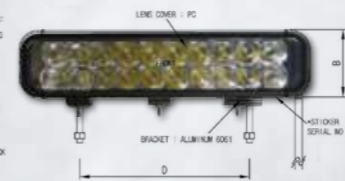

VM1F370185

- 15 x 7½" / 370 x 185mm
- 1 Pc Flat Glass • 16 to 22 mm Clamp

Glass to suit:

P/N: VMG370185

VM1F440200

- 17½ x 8" / 440 x 200mm
- 1 Pc Flat Glass • 16 to 22 mm Clamp

Glass to suit:

P/N: VMG440200

VM2370185LH

VM2370185RH

- 16 to 22 mm Clamp
- 2 Piece Flat with Adjustable Spotter Glass

Glass to suit:

P/N: VMG2370185

P/N: VMGC2370185LH

P/N: VMGC2370185RH

VM2440200LH

VM2440200RH

- 17½ x 8" / 440 x 200mm
- 2 Piece Flat with Adjustable Spotter Glass

With LED Light:

P/N: VML2440200LH

P/N: VML2440200RH

Glass to suit:

P/N: VMG2440200

P/N: VMGC2440200

VMC246156 Convex

VMF246156 Flat

Universal & Delta Mirror Head

- 246 x 156mm • Convex / Flat
- Includes 16mm Clamp

VMC320190 Convex

VMF320190 Flat

Universal Mirror Head

- 320 X 190mm • Convex / Flat
- Adjustable Clamp 16-22mm

VMF218142

Universal Flat Mirror Head

- 218 x 142mm - Black Steel
- Includes 16mm Clamp

VM1212

Round Mirror Head

- Diam. 12" / 300mm • Interior

VMC372185

Convex Mirror Head

- 372 x 185mm • Interior / Exterior
- Adjustable Clamp 16-22mm

ABOVE: Black ABS Plastic with UV Stabiliser - Anti-Shatter Film
Easy Change Glass - Clamp Adjust to Suit 16-22mm Tube Arm
Options: Light and Heaters available

VX203600

VX608 Series (IP67)

LED Beacon (Magnetic)

- 120 x 121mm • 60 LED'S
- P/N: VX608A • With Post
- P/N: VX608ACC
- Magnetic & Car Charger

VX705 Series (IP67)

LED Beacon

- 125 x 160mm • 120 LED'S
- P/N: VX705A - Flat Base
- P/N: VX705ACC
- Magnetic & Car Charger

VX801 Series (IP67)

LED High Intensity Emergency Lights

- P/N: VX801A - Amber
- P/N: VX801B - Blue
- P/N: VX801R - Red

VX122600 (IP68)

LED Work Light

- 2600 Lumens • 20SB LED'S

VX5900 (IP68)

LED Work Light

- 900 Lumens • 5SB 3w LED'S

10-30 VOLTS

VX51600 (IP68)

LED Work Light

- 1600 Lumens • 5SB 3w LED'S

VX203600 (IP68)

LED Work Light

- 3600 Lumens • 20SB LED'S

VX6500 (IP67)

LED Work Light