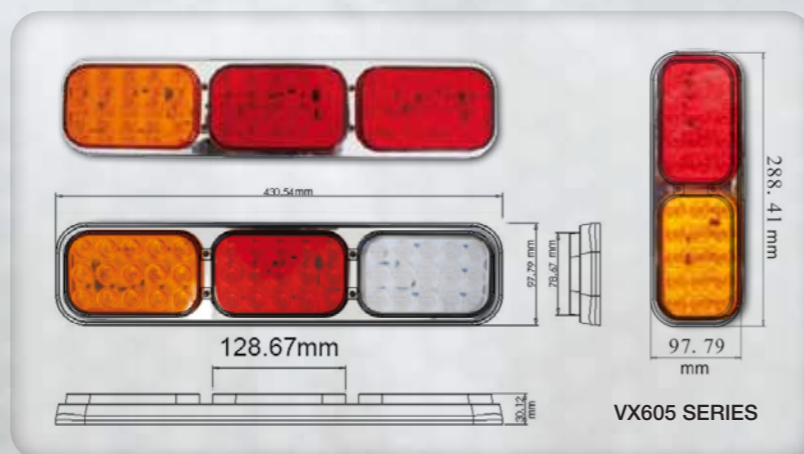

A = Amber | R = Red | W = White | B = Black base

VX610 Series (IP67)

LED Marker
45.4 x 14mm • 12 or 24 Volts
• 4 LEDs • Chrome Base
P/N: VX610A • Amber
P/N: VX610B • Blue
P/N: VX610G • Green
P/N: VX610P • Purple
P/N: VX610R • Red
P/N: VX610W • White

VX611 Series (IP67)

LED 'Teardrop' Marker
88 x 11mm • 12 or 24 Volts
• 8 LEDs • Chrome Base
P/N: VX611A • Amber
P/N: VX611B • Blue
P/N: VX611G • Green
P/N: VX611P • Purple
P/N: VX611R • Red
P/N: VX611W • White

VX614 Series (IP67)

LED 'Oval' Marker
101 x 21mm • 2 LEDs • Chrome
P/N: VX614A • Amber
P/N: VX614R • Red
P/N: VX614W • White
P/N: VX614AR • Amber/Red

10-30 VOLTS

VX701 Series (IP67)

LED Light
180 x 100mm • 60 LEDs
P/N: VX701A • Amber Indicator
P/N: VX701R • Red Stop / Tail
P/N: VX701AR • Amber/Red/White • 3 in 1

VX704 (IP67)

Auxiliary Stop Light
• 345x40mm
• Chrome Base • 12 LEDs

VX605 Series (IP67)

LED Combination 'Horizontal'
Chrome base
P/N: VX605AR • 285 x 96.8mm • 30 LEDs
P/N: VX605ARR • 428.3 x 96.8mm • 45 LEDs
P/N: VX605ARW • 428.3 x 96.8mm • 75 LEDs
Replacement
P/N: VX605A • Amber
P/N: VX605R • Red

VX615 Series (IP67)

LED 'Number Plate' Light
123.90 x 51.90mm • 12 LEDs
P/N: VX615W • Chrome base
P/N: VX615WB • Black base

VX703 (IP67)

LED 'Number Plate' Light
119.60 x 47mm • 13 LEDs