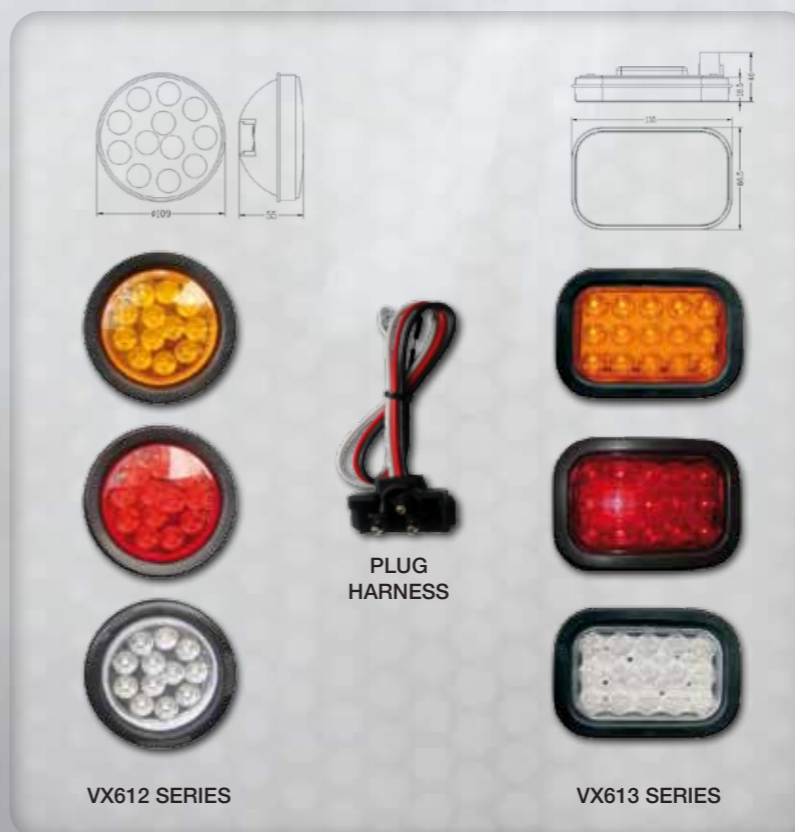

Plug Harness

1. P/N: VXPH613