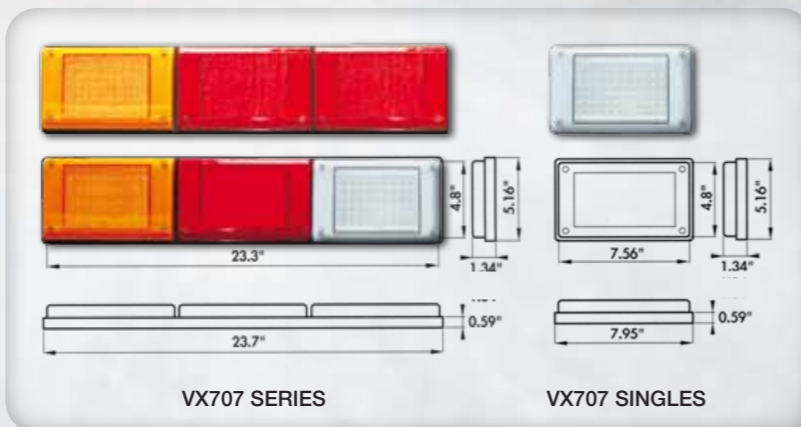

VX602

VX603

Singles

• 192 x 122mm • 60 LED'S

P/N: VX707A • Amber

P/N: VX707R • Red

P/N: VX707W • White

10-30 VOLTS

VX606 Series (IP67)

LED Combination

Black base • suits Universal Trucks

P/N: VX606AR

• 229.3 x 199mm • 162 LEDs

P/N: VX606ARW-L

• 388.8x199mm • 207 LEDs

P/N: VX606ARW-R

• 388.8x199mm • 207 LEDs