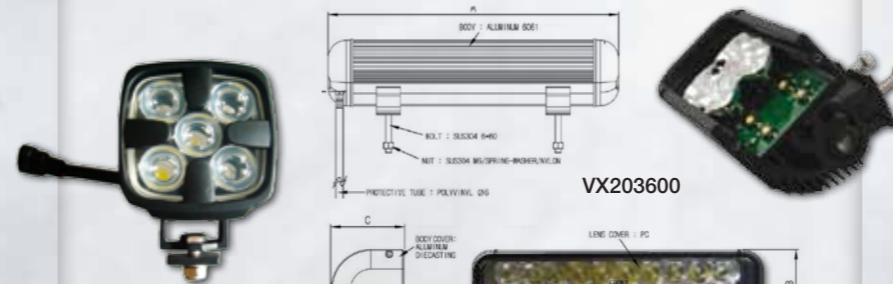

VX5900
VX51600