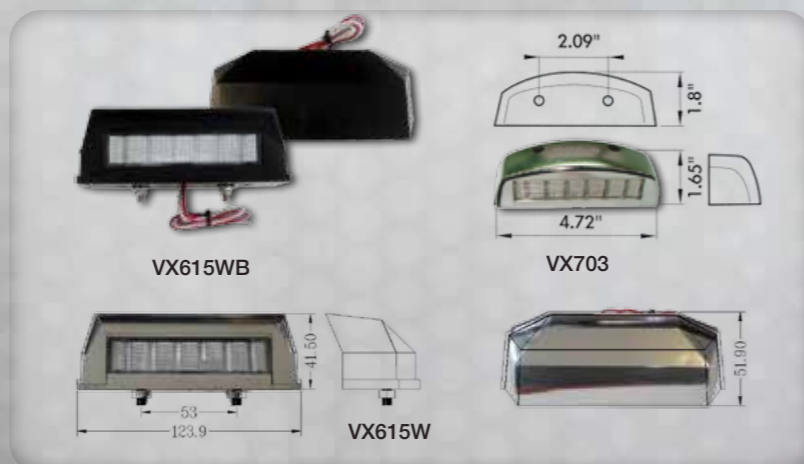

A = Amber | R = Red | W = White | B = Black base

VX610 Series (IP67)

LED Marker
45.4 x 14mm • 12 or 24 Volts
• 4 LEDs • Chrome Base
P/N: VX610A • Amber
P/N: VX610B • Blue
P/N: VX610G • Green
P/N: VX610P • Purple
P/N: VX610R • Red
P/N: VX610W • White

VX611 Series (IP67)

LED 'Teardrop' Marker
88 x 11mm • 12 or 24 Volts
• 8 LEDs • Chrome Base
P/N: VX611A • Amber
P/N: VX611B • Blue
P/N: VX611G • Green
P/N: VX611P • Purple
P/N: VX611R • Red
P/N: VX611W • White

VX614 Series (IP67)

LED 'Oval' Marker
101 x 21mm • 2 LEDs • Chrome
P/N: VX614A • Amber
P/N: VX614R • Red
P/N: VX614W • White
P/N: VX614AR • Amber/Red

10-30 VOLTS

VX701 Series (IP67)

LED Light
180 x 100mm • 60 LEDs
P/N: VX701A • Amber Indicator
P/N: VX701R • Red Stop / Tail
P/N: VX701AR • Amber/Red/White • 3 in 1

VX704 (IP67)

Auxiliary Stop Light
• 345x40mm
• Chrome Base • 12 LEDs

VX605 Series (IP67)

LED Combination 'Horizontal'
Chrome base
P/N: VX605AR • 285 x 96.8mm • 30 LEDs
P/N: VX605ARR • 428.3 x 96.8mm • 45 LEDs
P/N: VX605ARW • 428.3 x 96.8mm • 75 LEDs
Replacement
P/N: VX605A • Amber
P/N: VX605R • Red

VX615 Series (IP67)

LED 'Number Plate' Light
123.90 x 51.90mm • 12 LEDs
P/N: VX615W • Chrome base
P/N: VX615WB • Black base

VX703 (IP67)

LED 'Number Plate' Light
119.60 x 47mm • 13 LEDs