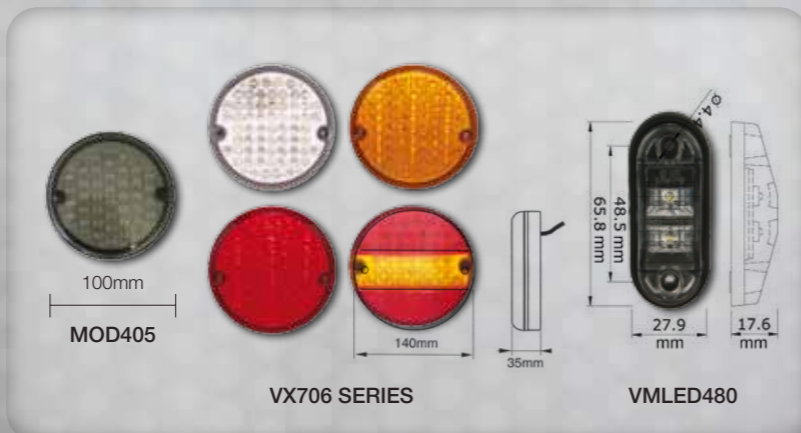

VX606LH

VX606AR

MOD405

VX706 SERIES

VMLED480

VMLED480

Clearance Light Universal

70x35mm • With rubber grommet