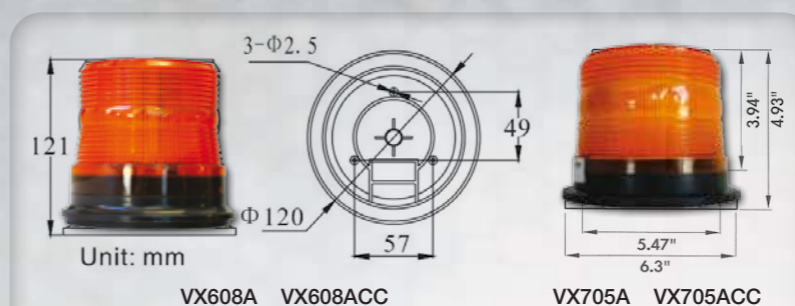

VM1F370185

- 15 x 7½" / 370 x 185mm
- 1 Pc Flat Glass • 16 to 22 mm Clamp

Glass to suit:

P/N: VMG370185

VM1F440200

- 17½ x 8" / 440 x 200mm
- 1 Pc Flat Glass • 16 to 22 mm Clamp

Glass to suit:

P/N: VMG440200

VM2370185LH

VM2370185RH

- 16 to 22 mm Clamp
- 2 Piece Flat with Adjustable Spotter Glass

Glass to suit:

P/N: VMG2370185

P/N: VMGC2370185LH

P/N: VMGC2370185RH

VM2440200LH

VM2440200RH

- 17½ x 8" / 440 x 200mm
- 2 Piece Flat with Adjustable Spotter Glass

With LED Light:

P/N: VML2440200LH

P/N: VML2440200RH

Glass to suit:

P/N: VMG2440200

P/N: VMGC2440200

VMC246156 Convex

VMF246156 Flat

Universal & Delta Mirror Head

- 246 x 156mm • Convex / Flat
- Includes 16mm Clamp

VMC320190 Convex

VMF320190 Flat

Universal Mirror Head

- 320 X 190mm • Convex / Flat
- Adjustable Clamp 16-22mm

VMF218142

Universal Flat Mirror Head

- 218 x 142mm - Black Steel
- Includes 16mm Clamp

VM1212

Round Mirror Head

- Diam. 12" / 300mm • Interior

VMC372185

Convex Mirror Head

- 372 x 185mm • Interior / Exterior
- Adjustable Clamp 16-22mm

ABOVE: Black ABS Plastic with UV Stabiliser - Anti-Shatter Film
Easy Change Glass - Clamp Adjust to Suit 16-22mm Tube Arm
Options: Light and Heaters available

VX608 Series (IP67)

LED Beacon (Magnetic)

- 120 x 121mm • 60 LED'S
- P/N: VX608A • With Post
- P/N: VX608ACC
- Magnetic & Car Charger

VX705 Series (IP67)

LED Beacon

- 125 x 160mm • 120 LED'S
- P/N: VX705A - Flat Base
- P/N: VX705ACC
- Magnetic & Car Charger

VX801 Series (IP67)

LED High Intensity Emergency Lights

- P/N: VX801A - Amber
- P/N: VX801B - Blue
- P/N: VX801R - Red

VX122600 (IP68)

LED Work Light

- 2600 Lumens • 20SB LED'S

VX5900 (IP68)

LED Work Light

- 900 Lumens • 5SB 3w LED'S

10-30 VOLTS

VX51600 (IP68)

LED Work Light

- 1600 Lumens • 5SB 3w LED'S

VX203600 (IP68)

LED Work Light

- 3600 Lumens • 20SB LED'S

VX6500 (IP67)

LED Work Light