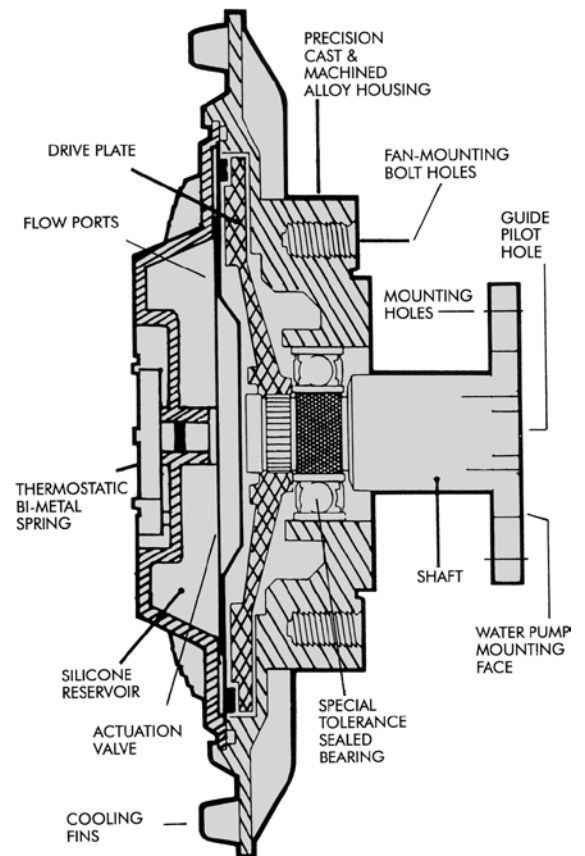

Thermostatic fan clutch cross section