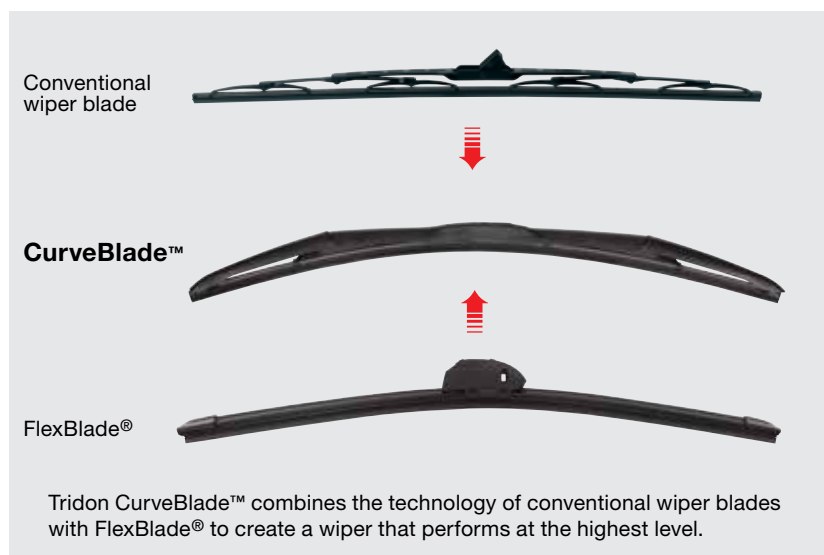

Tridon CurveBlade™ - Hybrid Technology