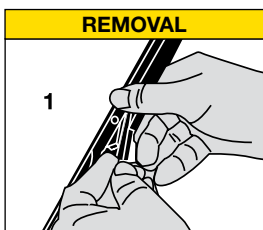

\* Note Tridon offers the MRJ series refill to suit the Tridon CurveBlade™ range.

Installation Guide

TCB Series Hook

1. Lift blade from screen and raise locking tab to expose hook connection

2. Slide backwards on hook arm to remove blade