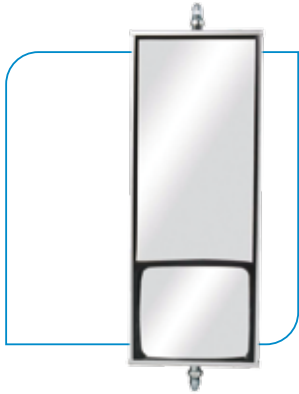

MIRROR CATALOGUE: West Coast & HD Design, Spotters & Spares - AUGUST 2013

West Coast Design Mirror Kits

18807.011

- Twin Mirror Head
- 16 x 6½" / 418 x 165mm
- Flat & Spotter
- Full Aluminium Body
- Aluminium End Caps
- Acorn Nuts
- Anti Shatter Film