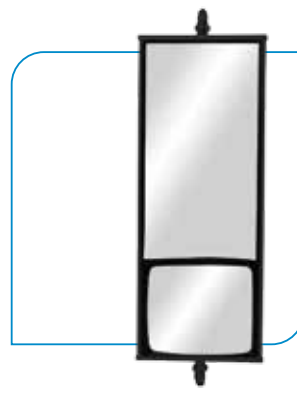

**Glass:  
18807.086**  
Size: 405 x 140mm  
With light only

**Glass:  
18807.087**  
Size: 405 x 140mm  
With light & heater

**Glass:  
18807.088**  
Size: 450 x 140mm  
With light only

**Glass:  
18807.089**  
Size: 450 x 140mm  
With light & heater

- Full Aluminium Body • Aluminium End Caps • Acorn Nuts • Anti Shatter Film
- Clear Lens with optional orange lens (see spares) 2 globe light assembly

PRICES ARE FOR EACH INDIVIDUAL ITEM - GST NOT INCLUDED

**18807.011B**

- Twin Mirror Head
- 16 x 6½" / 418 x 165mm
- Flat & Spotter
- Full Aluminium Body
- Aluminium End Caps
- Acorn Nuts
- Anti Shatter Film

*West Coast Design Mirror Heads - Stainless Steel*