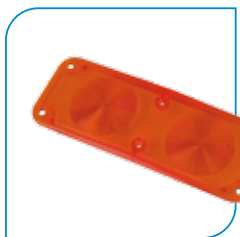

**18807.076**  
Heater Pad 390 x 140mm 24Volt

**18807.080**  
Orange Lense Size 170 x 65mm Suits West Coast Designed Mirror Head

PRICES ARE FOR EACH INDIVIDUAL ITEM - GST NOT INCLUDED